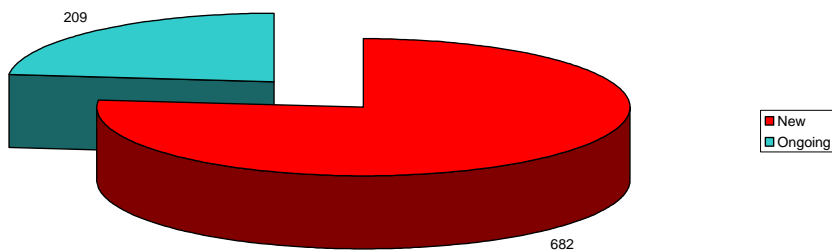

## Report on number of sessions and new cases seen during clinics at The Crisis Centre in 2008

The total number of counseling sessions seen at The Crisis Centre during 2008 was **892**

The categories of issues seen during counseling **sessions** are as follows:

The number of new versus ongoing clients:

The following shows how many new sexual abuse cases were seen during 2008:

The gender of clients seen at the Centre during 2008:

Number of sessions at the Centre by month: