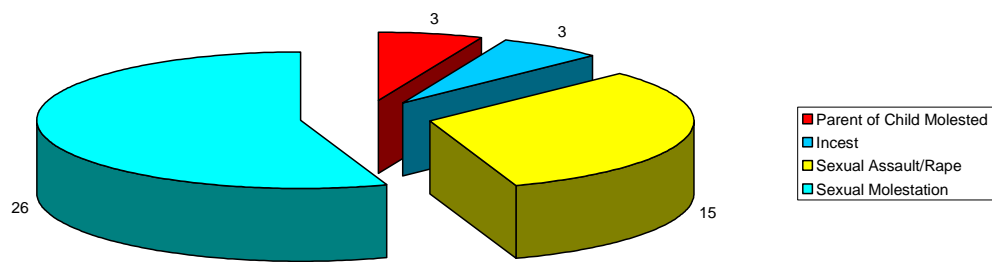

## Report on number of sessions and new cases seen during clinics at The Crisis Centre in 2008

The total number of counseling sessions seen at The Crisis Centre during 2008 was **892**

The categories of issues seen during counseling **sessions** are as follows:

The number of new versus ongoing clients:

The following shows how many new sexual abuse cases were seen during 2008:

The gender of clients seen at the Centre during 2008:

Number of sessions at the Centre by month: