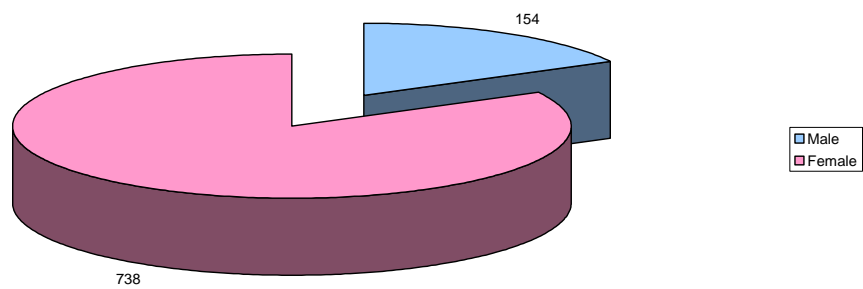

## Report on number of sessions and new cases seen during clinics at The Crisis Centre in 2008

The total number of counseling sessions seen at The Crisis Centre during 2008 was **892**

The categories of issues seen during counseling **sessions** are as follows:

The number of new versus ongoing clients:

The following shows how many new sexual abuse cases were seen during 2008:

The gender of clients seen at the Centre during 2008:

Number of sessions at the Centre by month: