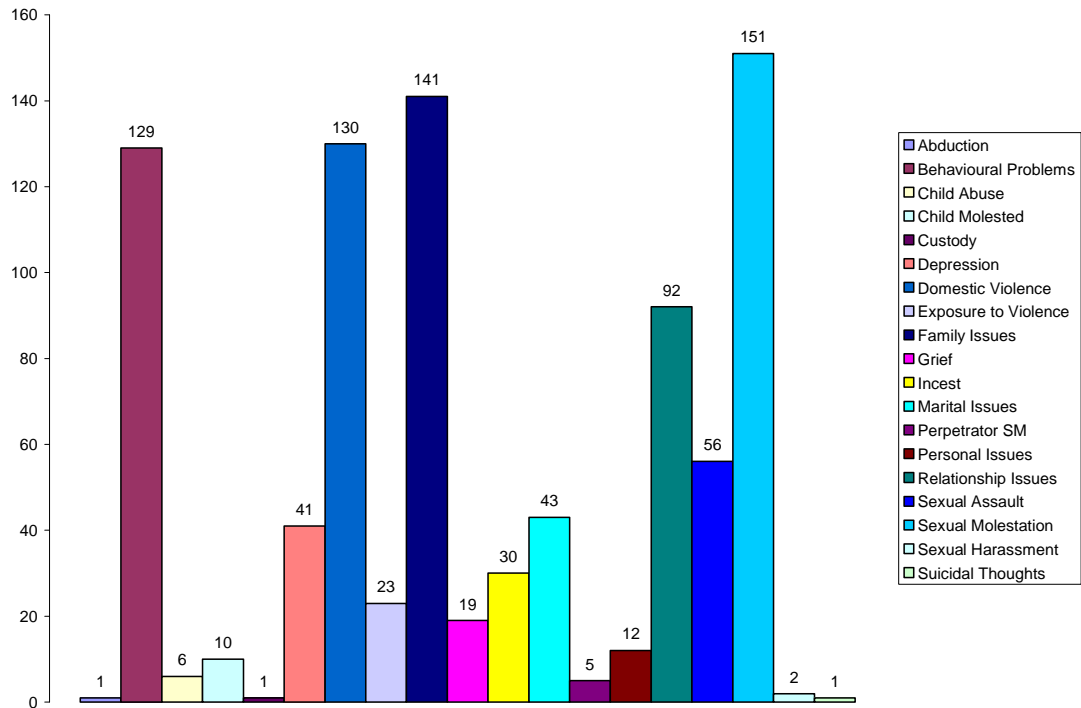

## Report on number of sessions and new cases seen during clinics at The Crisis Centre in 2008

The total number of counseling sessions seen at The Crisis Centre during 2008 was **892**

The categories of issues seen during counseling **sessions** are as follows:

The number of new versus ongoing clients:

The following shows how many new sexual abuse cases were seen during 2008:

The gender of clients seen at the Centre during 2008:

Number of sessions at the Centre by month: